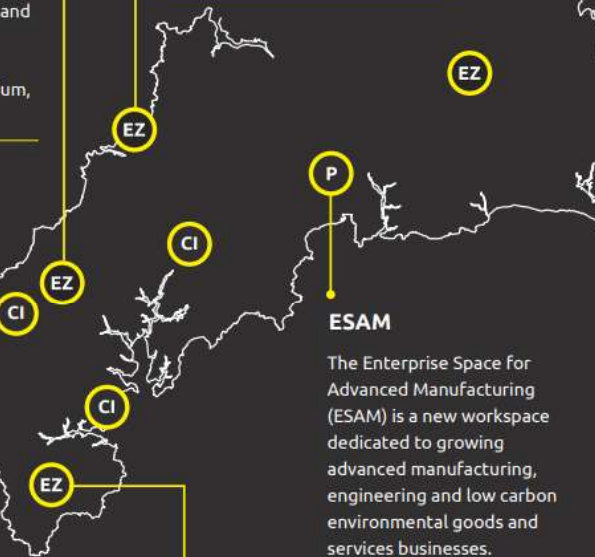

P

ESAM

The Enterprise Space for Advanced Manufacturing (ESAM) is a new workspace dedicated to growing advanced manufacturing, engineering and low carbon environmental goods and services businesses.

GOONHILLY ENTERPRISE ZONE

With access to space communications, data storage and processing, well-equipped labs, ample office and workshop space, and zero business rates, the Goonhilly Enterprise Zone offers a fantastic opportunity for business development.