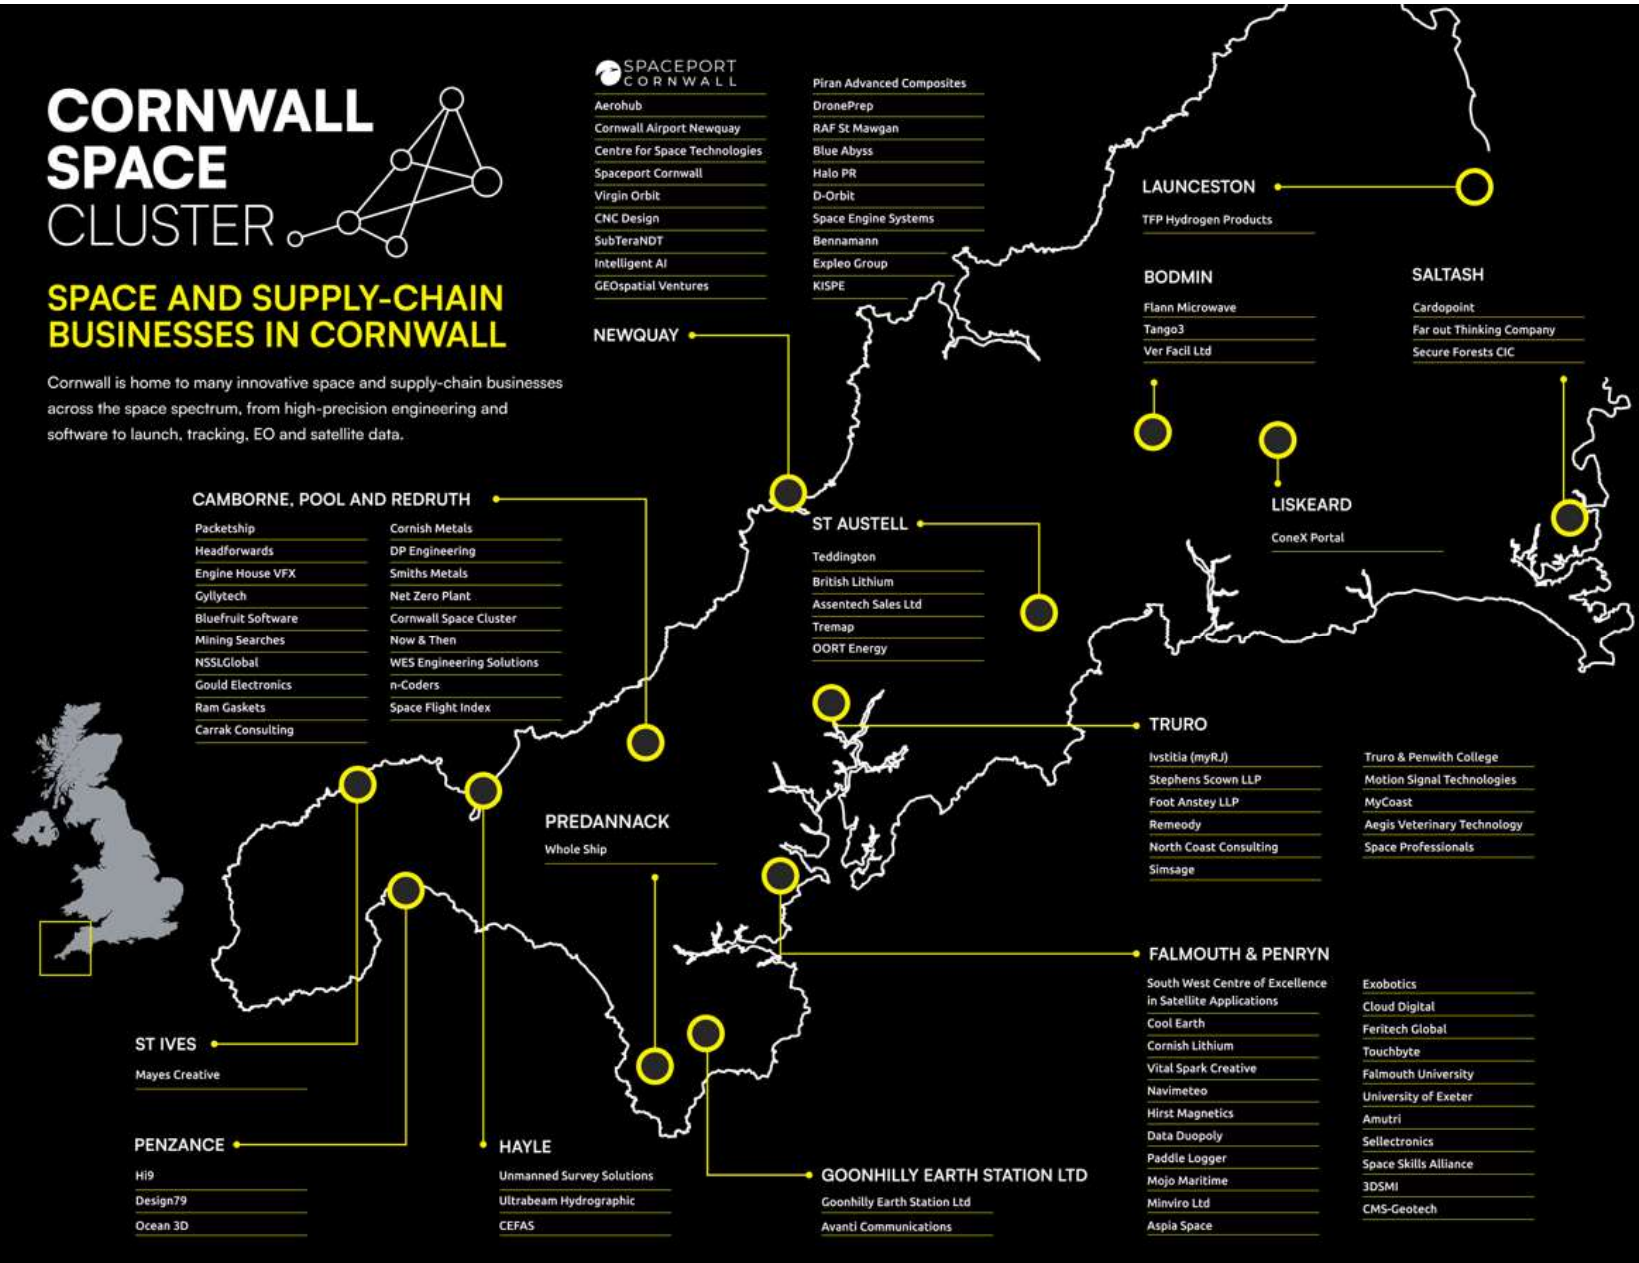

CORNWALL SPACE CLUSTER

SPACE AND SUPPLY-CHAIN BUSINESSES IN CORNWALL

Cornwall is home to many innovative space and supply-chain businesses across the space spectrum, from high-precision engineering and software to launch, tracking, EO and satellite data.

**SPACEPORT
CORNWALL**

- Aerohub
- Cornwall Airport Newquay
- Centre for Space Technologies
- Spaceport Cornwall
- Virgin Orbit
- CNC Design
- SubTeraNDT
- Intelligent AI
- GEOspatial Ventures

- Piran Advanced Composites
- DronePrep
- RAF St Mawgan
- Blue Abyss
- Halo PR
- D-Orbit
- Space Engine Systems
- Bennamann
- Expleo Group
- KISPE