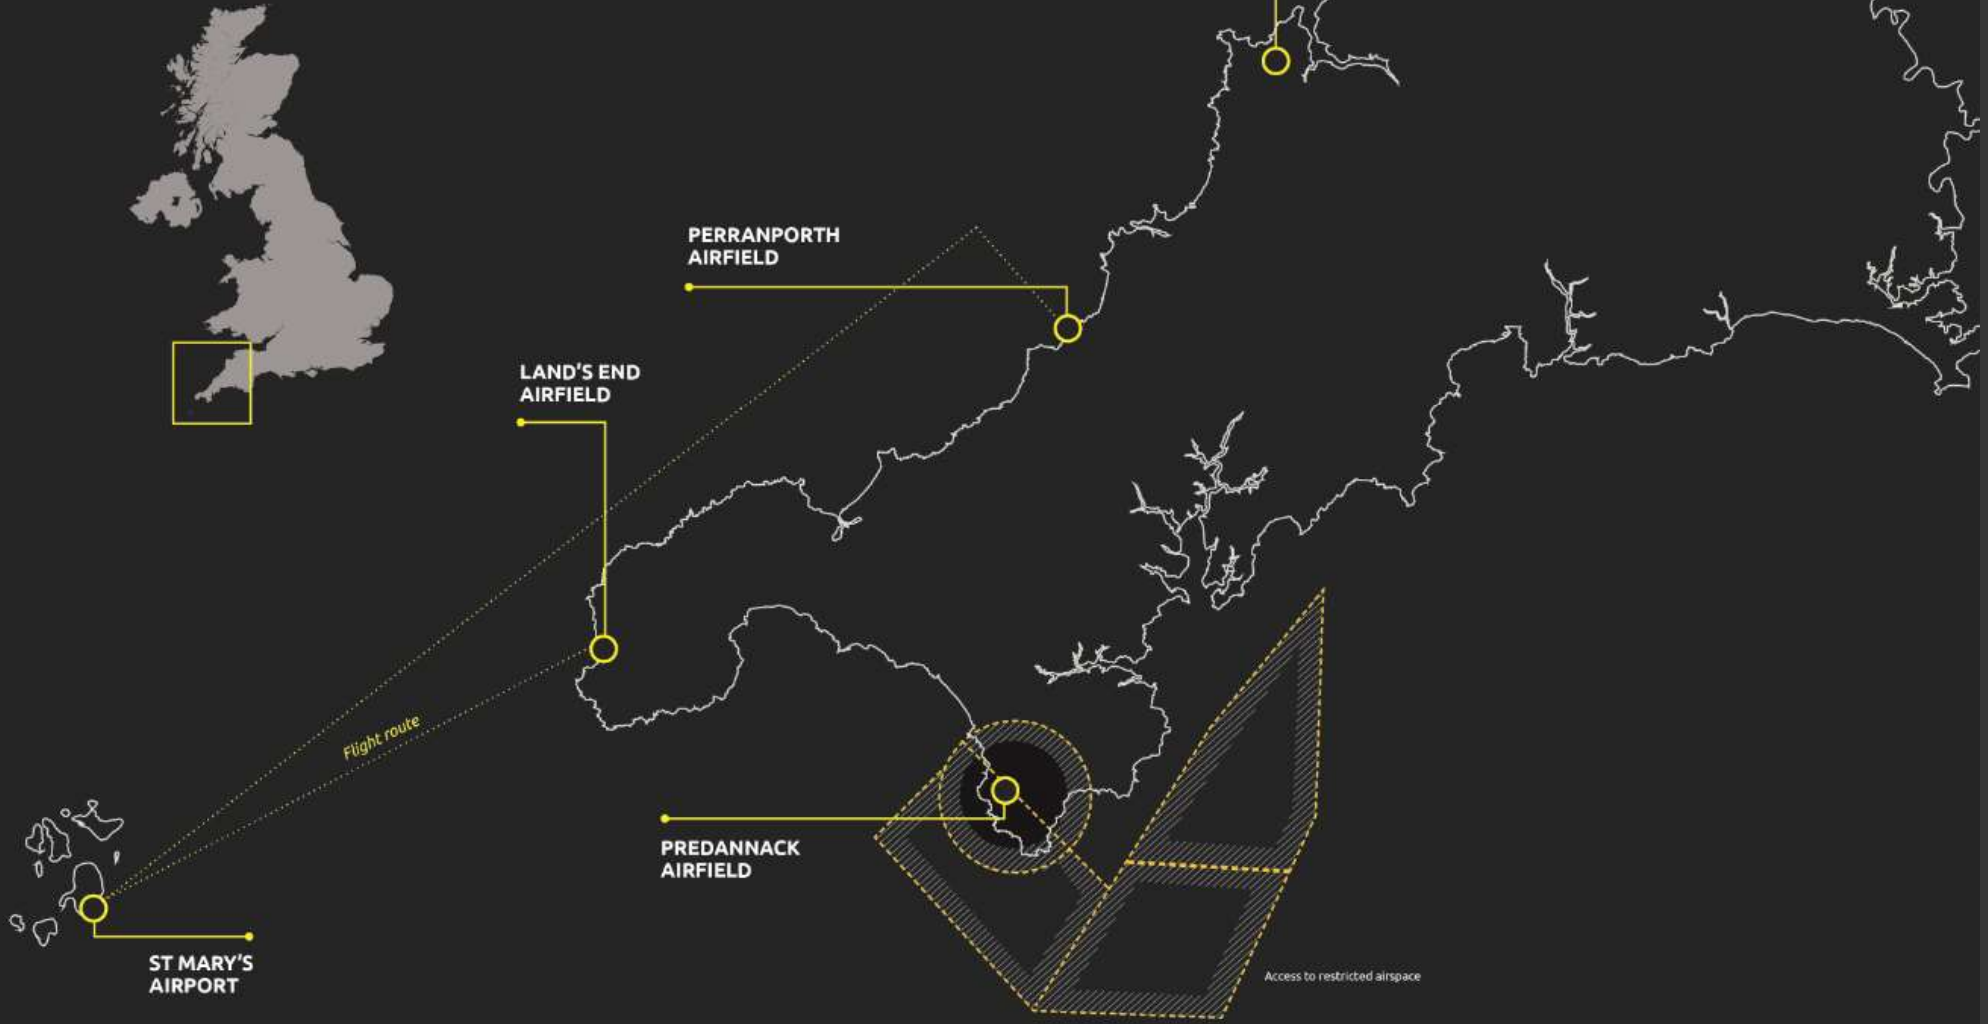

5 AIRFIELDS IN CORNWALL WITH UAV TESTING